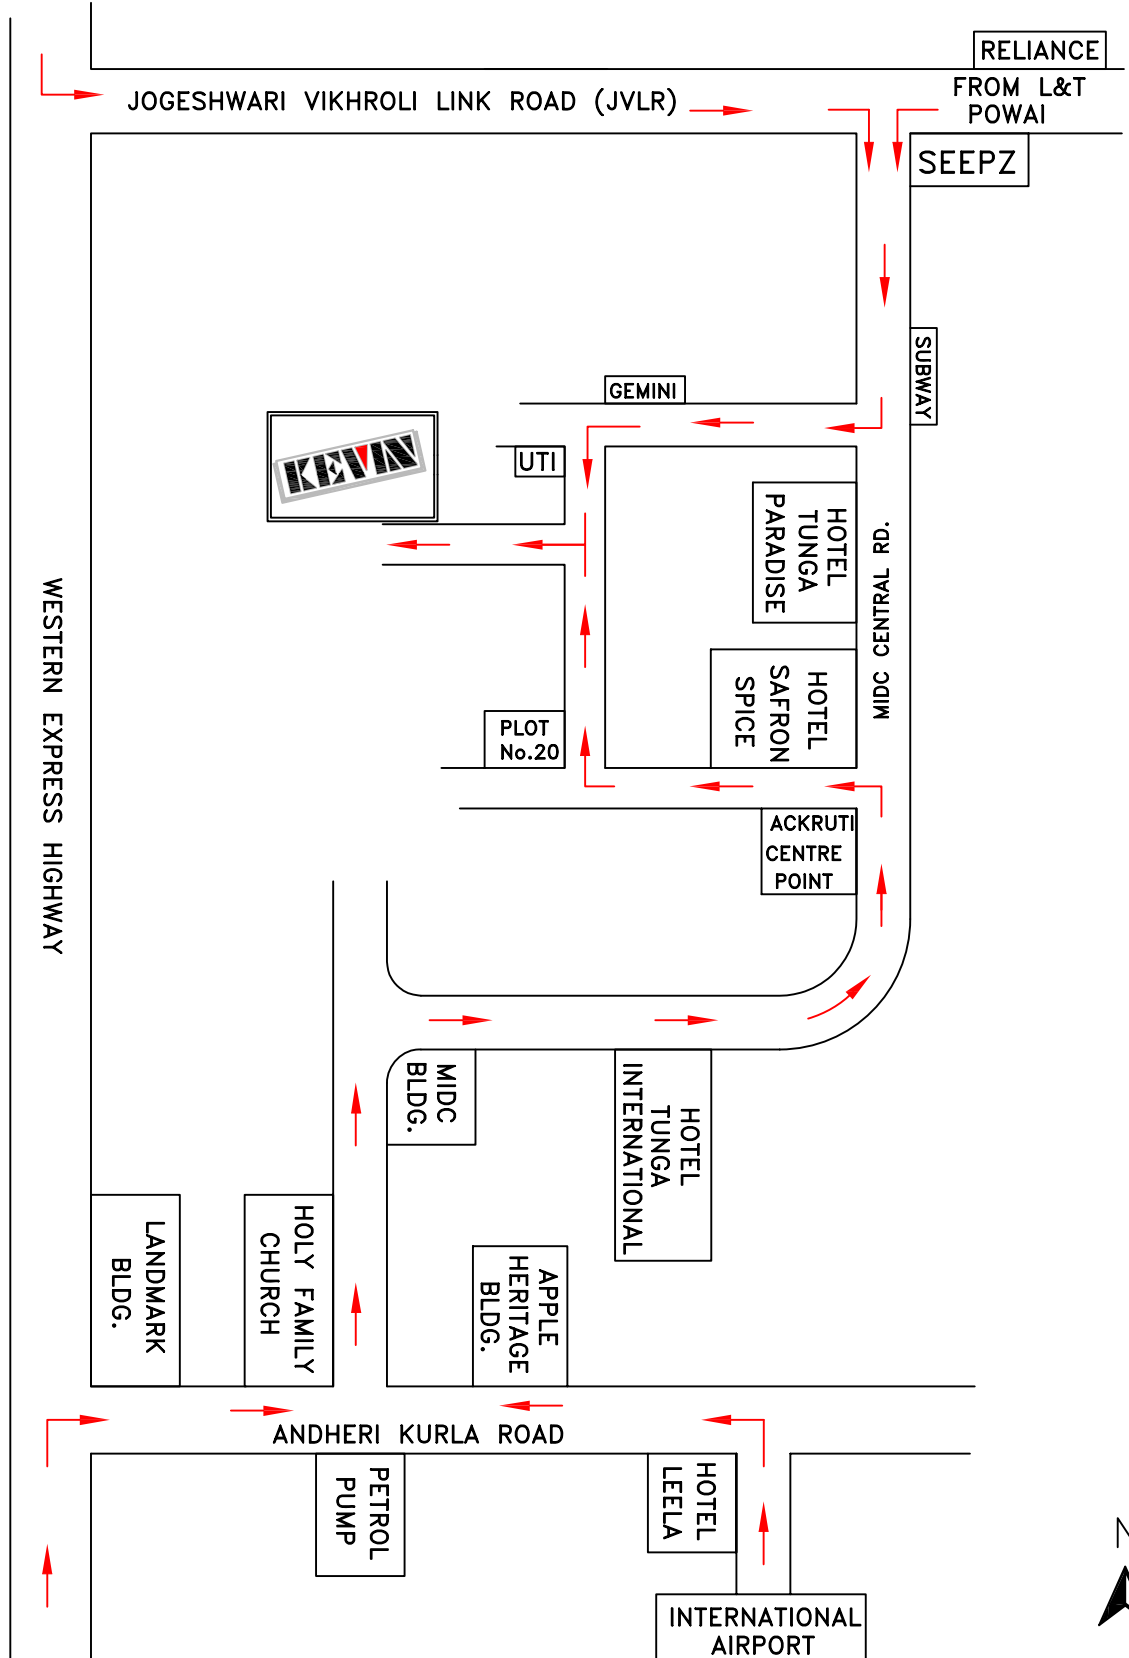

ANDHERI

Location Map

Kevin Enterprises Pvt. Ltd.

CHEMICAL PROCESS PRODUCTS

Regd. Office: Plot No. 11,
Street No. 10,
Behind Hotel Tunga Paradise,
MIDC, Andheri (E),
Mumbai - 400 093
Tel: +91(0)22-61478000
Fax: +91(0)22-61478001
E-mail: contact@kevincpp.com;
Website: www.kevincpp.com

AMBERNATH

Location Map

Kevin Enterprises Pvt. Ltd.

CHEMICAL PROCESS PRODUCTS

Factory: Plot No. F-33,
Anand Nagar, MIDC
Additional Ambernath MIDC
Ambernath (East) 421506
Tel: +91(0)251-2621631/33,
Fax: +91(0)251-2621632
E-mail: contact@kevincpp.com;
Website: www.kevincpp.com